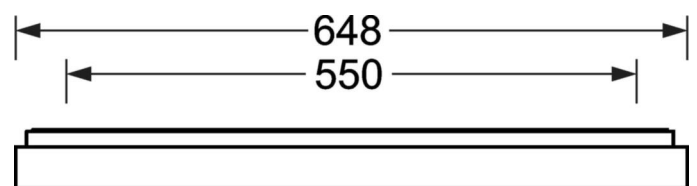

Wall and ceiling light - Micro-prismatic diffuser - direct distribution

Sheet steel enclosure with powder-coated rectangular cross-section, integrated wall mounting plate for easy and quick installation; Housing colour silver grey/white aluminium RAL 9006; Micro prism pane in "multilayer" technology, Light distribution direct distribution by means of Micro-prismatic diffuser of PMMA, à microparalume individuel noir, composante lumineuse indirecte homogène par diffuseur opalin en PMMA. Suitable for VDU workstations, $65^\circ < 3000 \text{ cd/m}^2$ omnidirectional glare reduction in accordance with current DIN-EN 12464-1 standard, UGR (4H/8H) 18.7. Easy to install connection, directly to the top of the luminaire with a terminal cover cap; the ETM levels can be easily set from the top of the luminaire. Electrical connection via 5-pole connection terminal with plug-in contacts..

LIGHTING TECHNOLOGY

Placement	LED, Colour rendering/Light colour CRI $\geq 80 / 4000\text{K}$
Colour tolerance (MacAdam)	3SDCM
Photobiological safety (Luminaire)	RGO
Nominal luminous flux/switching steps (EDM)	2600lm/20W, 2300lm/17W, 1900lm/14W, 1600lm/11W
LED service life	100000h L80/B10 (Tq 25°C), 50000h L90/B50 (Tq 25°C)
Luminaire luminous efficiency	141lm/W-132lm/W
UGR lat./long.	18.5 / 18.7 (20W)

MECHANICS

Housing colour	silver grey/white aluminium RAL 9006
Dimensions (LxWxH/DxH)	648mm x 354mm x 55mm
Weight (net)	3.6kg
Cable entry KE (X/Y)	0mm/0mm
Type of installation	Wall mounting, Ceiling-mounted single installation

Dimensions

L	648 mm	Length
B	354 mm	Width
H	55 mm	Height
A1	550 mm	Mounting distance single mounting
A4	60 mm	Mounting distance (width)
X	0 mm	Distance cable infeed to the center of the luminaire on the X-axis
Y	0 mm	Distance cable infeed to the center of the luminaire on the Y-axis
