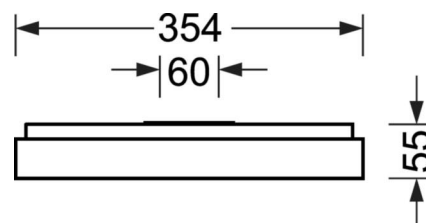

Wall and ceiling light - Micro-prismatic diffuser - direct distribution

Sheet steel enclosure with powder-coated rectangular cross-section, integrated wall mounting plate for easy and quick installation; Housing colour silver grey/white aluminium RAL 9006; Micro prism pane in "multilayer" technology, Light distribution direct distribution by means of Micro-prismatic diffuser of PMMA, à microparalume individuel noir, composante lumineuse indirecte homogène par diffuseur opalin en PMMA. Suitable for VDU workstations, $65^\circ < 3000 \text{ cd/m}^2$ omnidirectional glare reduction in accordance with current DIN-EN 12464-1 standard, UGR (4H/8H) 18.7. Easy to install connection, directly to the top of the luminaire with a terminal cover cap; the ETM levels can be easily set from the top of the luminaire. Electrical connection via 5-pole connection terminal with plug-in contacts..

LIGHTING TECHNOLOGY

Placement	LED, Colour rendering/Light colour CRI $\geq 80 / 4000\text{K}$
Colour tolerance (MacAdam)	3SDCM
Photobiological safety (Luminaire)	RGO
Nominal luminous flux/switching steps (EDM)	2600lm/20W, 2300lm/17W, 1900lm/14W, 1600lm/11W
LED service life	100000h L80/B10 (Tq 25°C), 50000h L90/B50 (Tq 25°C)
Luminaire luminous efficiency	141lm/W-132lm/W
UGR lat./long.	18.5 / 18.7 (20W)

MECHANICS

Housing colour	silver grey/white aluminium RAL 9006
Dimensions (LxWxH/DxH)	648mm x 354mm x 55mm
Weight (net)	3.6kg
Cable entry KE (X/Y)	0mm/0mm
Type of installation	Wall mounting, Ceiling-mounted single installation

Dimensions

L	648 mm	Length
B	354 mm	Width
H	55 mm	Height
A1	550 mm	Mounting distance single mounting
A4	60 mm	Mounting distance (width)
X	0 mm	Distance cable infeed to the center of the luminaire on the X-axis
Y	0 mm	Distance cable infeed to the center of the luminaire on the Y-axis
