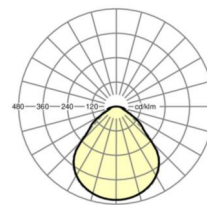

CHARACTERISTICS

Order number	65756024175
EAN number	4020863495580
Commodity code	94051190
Certification mark	IP 20, Protection class I, VDU $65^\circ < 3000$, ENEC10 VDE, F, Indoor, CE
Impact resistance (IK rating)	IK03
Ambient temperatur	ta 25°C
Warranty period	5 years
State funding programs	BEG - Federal funding for efficient buildings (valid only for Germany)

ELECTRICAL ENGINEERING

Controller	Electronic multi-lumen driver, 4-steps (1 pcs.)
System output	20W-11W
Mains voltage	230V/50Hz
Circuit breakers (inrush current)	45 pieces/B10, 73 pieces/B16, 71 pieces/C10, 113 pieces/C16
Energy efficiency class/light source	B

LIGHTING TECHNOLOGY

Placement	LED, Colour rendering/Light colour CRI $\geq 80 / 4000\text{K}$
Colour tolerance (MacAdam)	3SDCM
Photobiological safety (Luminaire)	RGO
Nominal luminous flux/switching steps (EDM)	2600lm/20W, 2300lm/17W, 1900lm/14W, 1600lm/11W
LED service life	100000h L80/B10 (Tq 25°C), 50000h L90/B50 (Tq 25°C)
Luminaire luminous efficiency	141lm/W-132lm/W
UGR lat./long.	18.5 / 18.7 (20W)

MECHANICS

Housing colour	silver grey/white aluminium RAL 9006
Dimensions (LxWxH/DxH)	648mm x 354mm x 55mm
Weight (net)	3.6kg
Cable entry KE (X/Y)	0mm/0mm
Type of installation	Wall mounting, Ceiling-mounted single installation

DEEP-LINK

<https://www.regiolum.de/en/article/65756024175>